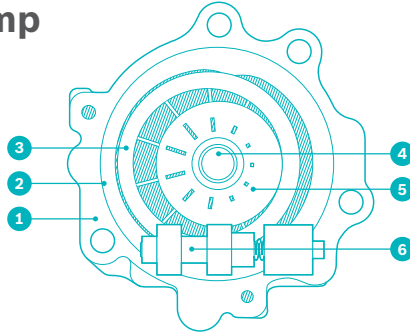

- 1 Electro-hydraulic pump (EHPS)
- 2 Tandem pump (vane pump with attached fuel pump)
- 3 Vane pump
- 4 Variable displacement pump (Varioserv)

# Dependable Supply

Bosch Power Steering Pumps are designed to generate a sufficient amount of oil flow required for the operation of a hydraulic steering system in automotive and light-duty applications.

## Varioserv Pump

- 1 Cover with flange
- 2 Outer ring
- 3 Cam ring
- 4 Shaft
- 5 Rotor with vanes
- 6 Control valve

## Vane Pump

- 1 Shaft
- 2 Rotor with vanes
- 3 Cam ring
- 4 Cover