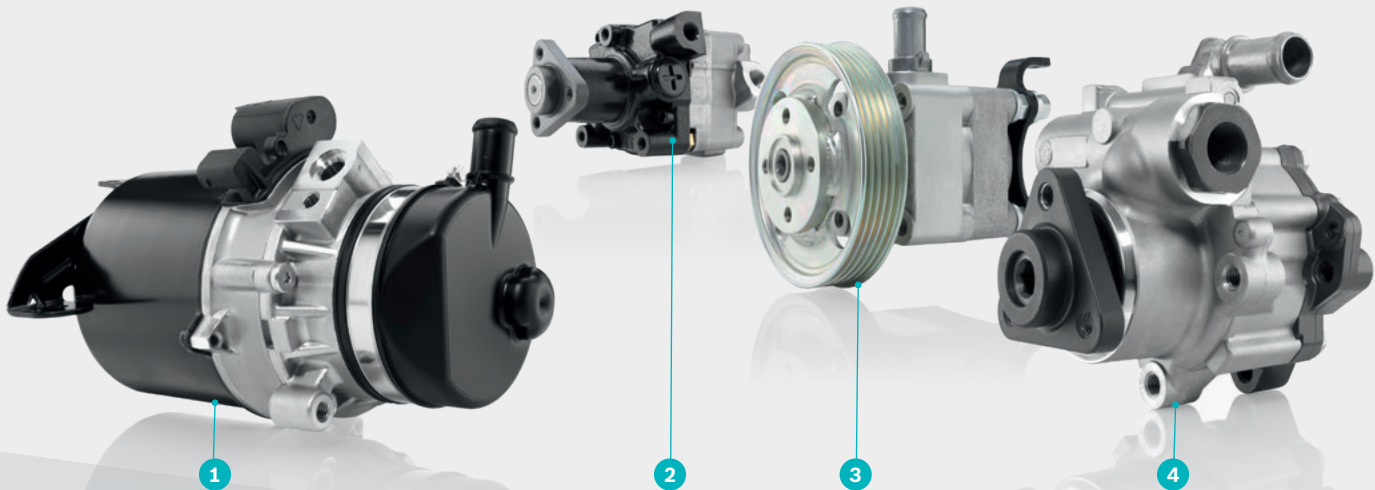

## Automotive

Steering pumps are the heart of any hydraulic power steering system, delivering high-pressure fluid to the steering gear or cylinder.

**BOSCH**

Invented for life

# Dependable Supply

Bosch Power Steering Pumps are designed to generate a sufficient amount of oil flow required for the operation of a hydraulic steering system in automotive and light-duty applications.

## Varioserv Pump

- 1 Cover with flange
- 2 Outer ring
- 3 Cam ring
- 4 Shaft
- 5 Rotor with vanes
- 6 Control valve

## Vane Pump

- 1 Shaft
- 2 Rotor with vanes
- 3 Cam ring
- 4 Cover